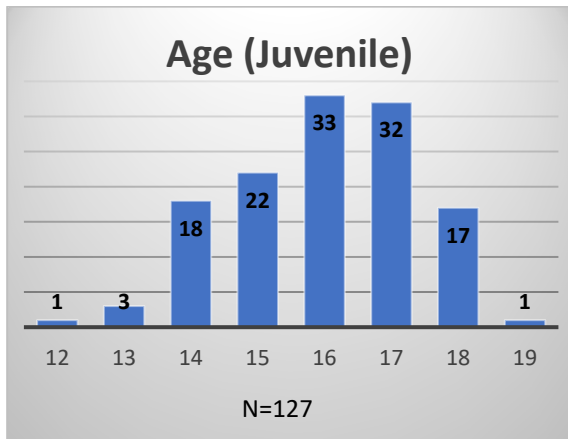

## Daily Data Dashboard – February 16, 2023

#### Thursday Morning Midnight Count

Total # of probation Involved youth<sup>1</sup>: 1,099

<sup>1</sup> Probation Active: Any youth who is pending sentencing with an active social history, has been formally placed on probation or supervision with Cook County Juvenile Probation on the date of the report.