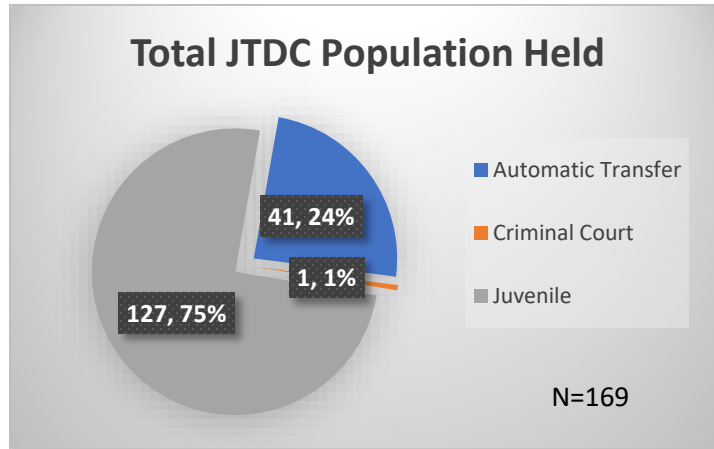

## Daily Data Dashboard – February 16, 2023

### Demographics for JTDC Population

#### Thursday Morning Midnight Count

Total # of probation Involved youth<sup>1</sup>: 1,099

<sup>1</sup> Probation Active: Any youth who is pending sentencing with an active social history, has been formally placed on probation or supervision with Cook County Juvenile Probation on the date of the report.