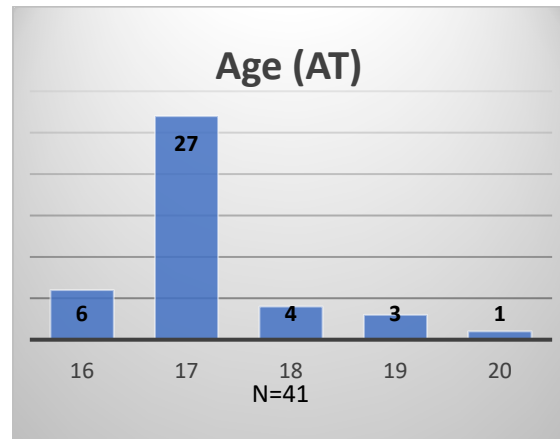

### Demographics for JTDC Population

#### Thursday Morning Midnight Count

Total # of probation Involved youth<sup>1</sup>: 1,099

<sup>1</sup> Probation Active: Any youth who is pending sentencing with an active social history, has been formally placed on probation or supervision with Cook County Juvenile Probation on the date of the report.