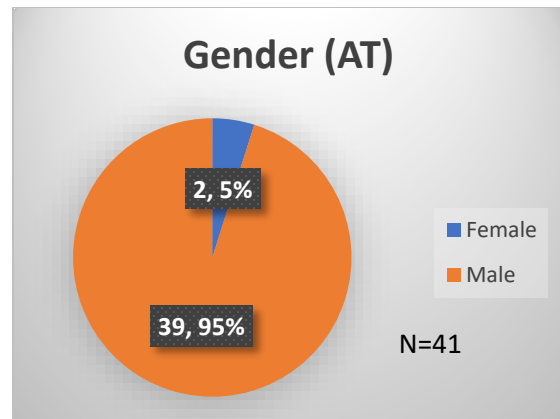

### Demographics for JTDC Population

#### Thursday Morning Midnight Count

Total # of probation Involved youth<sup>1</sup>: 1,099

<sup>1</sup> Probation Active: Any youth who is pending sentencing with an active social history, has been formally placed on probation or supervision with Cook County Juvenile Probation on the date of the report.