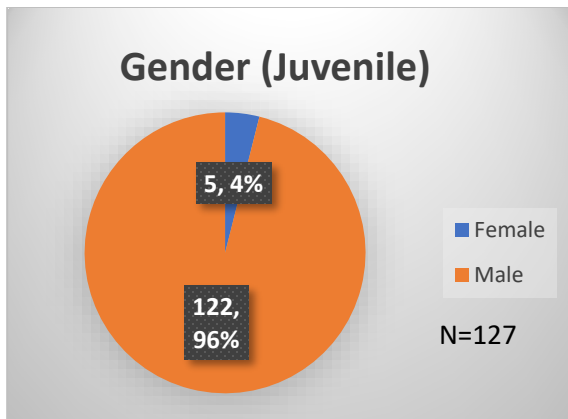

### Demographics for JTDC Population

#### Thursday Morning Midnight Count

Total # of probation Involved youth<sup>1</sup>: 1,099

<sup>1</sup> Probation Active: Any youth who is pending sentencing with an active social history, has been formally placed on probation or supervision with Cook County Juvenile Probation on the date of the report.